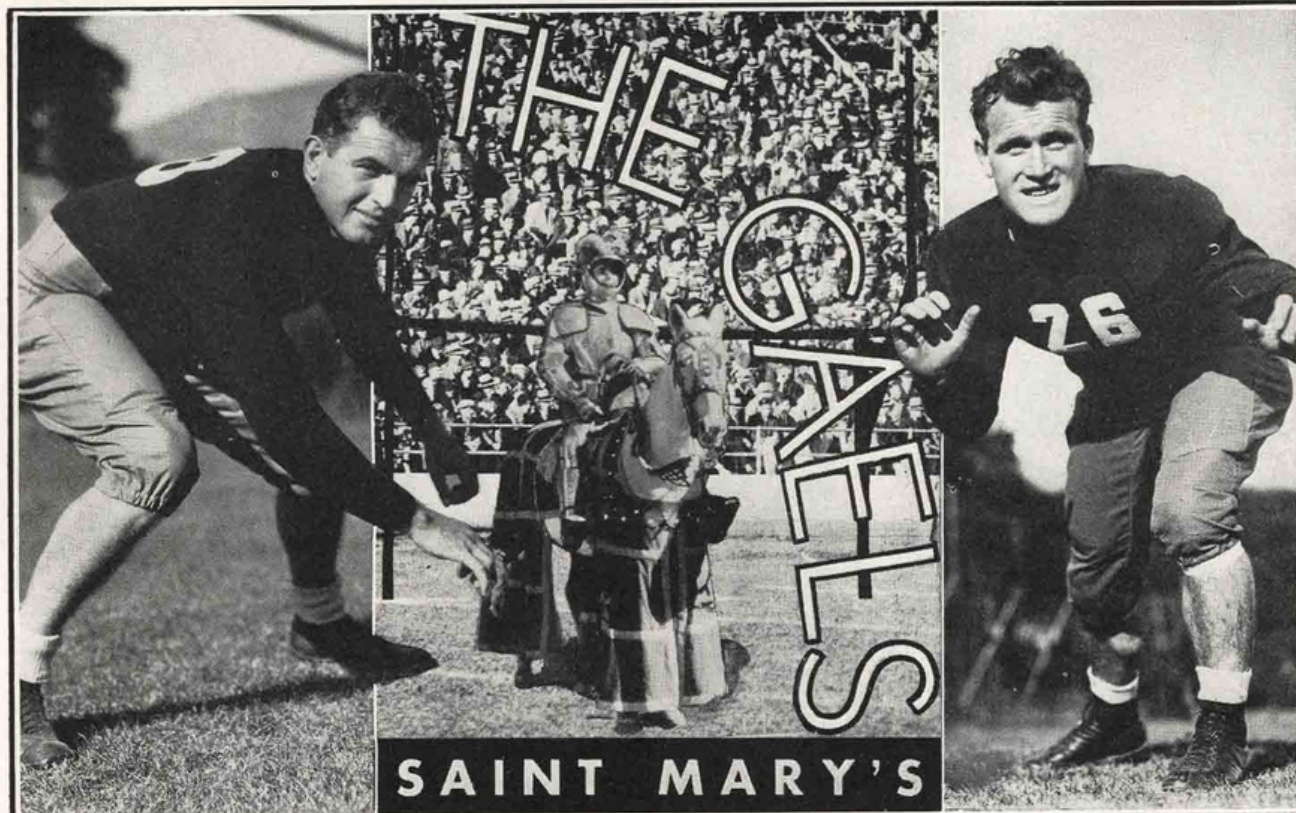

JORGENSEN—Tackle

GOULD—Tackle